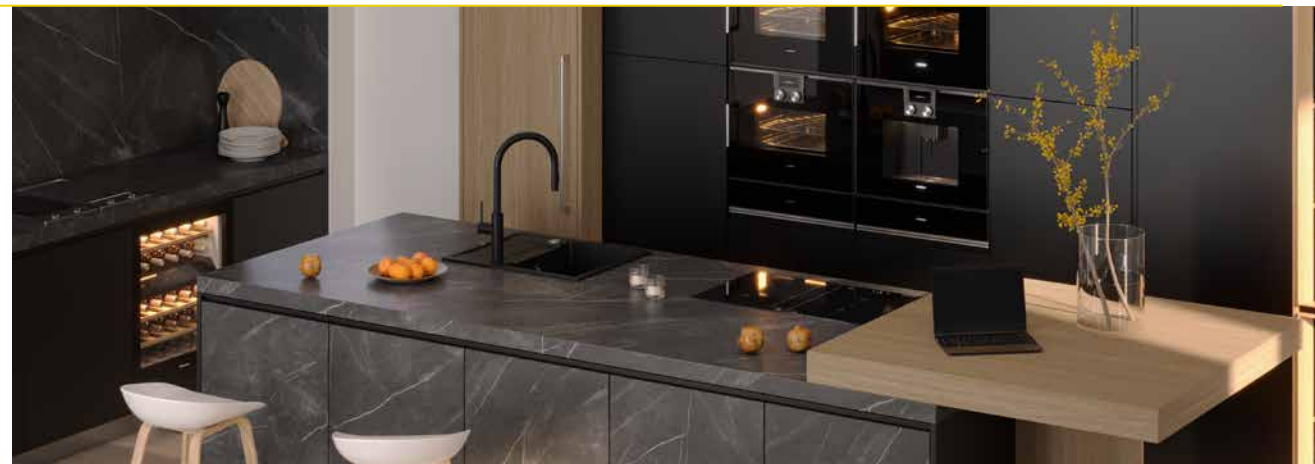

black diamond / stal

silver stone / stal

snow white / stal

pure carbon / stal

Morgan 110

570 x 500 x 220 mm

60 cm

43 l