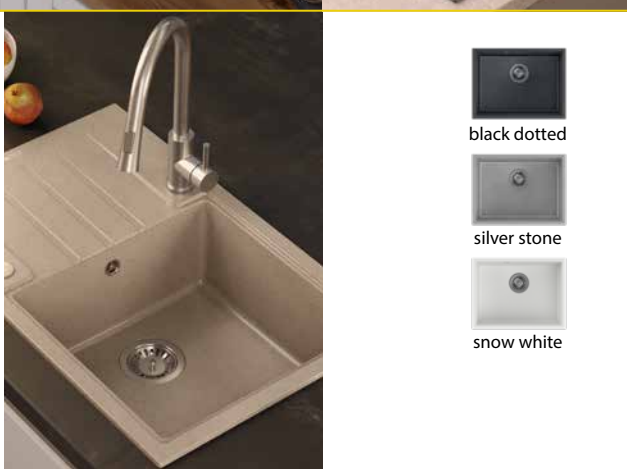

Peter 156  
780 x 500 x 200 mm

60 cm

-  black dotted
-  silver stone
-  snow white
-  pure carbon

river sand

29 l  
6 l

Peter 111  
780 x 500 x 200 mm

60 cm

-  black dotted
-  silver stone
-  snow white
-  river sand
-  pure carbon
-  soft taupe  
Nowy kolor